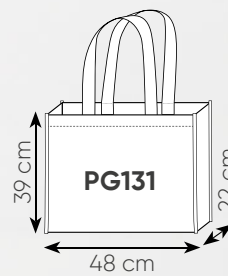

Shoppers in TNT RPET 50%

soffietto, portata 40kg
rifiniture termosaldate
extra resistente