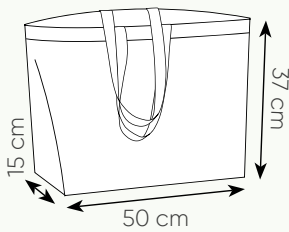

SHOPPER IN COTONE CANVAS RICICLATO

PG487 NANCY

borsa in cotone canvas riciclato
soffietto, manici lunghi

- 50x37x15 cm ca
- 280 g/mq
- 10/100 SE TR