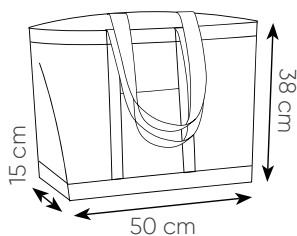

PG455 JEANNE

borsa in cotone canvas
soffietto, manici lunghi colorati

- ☑ 50x38x18 cm ca
- ☑ 280 g/mq
- ☑ 10/50 ☑ SE TR

AZ